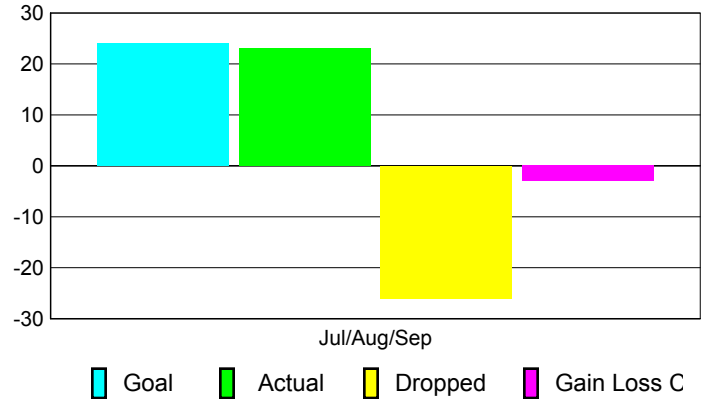

Membership Results 2010-2011

Goal, New, Dropped, Gain/Loss